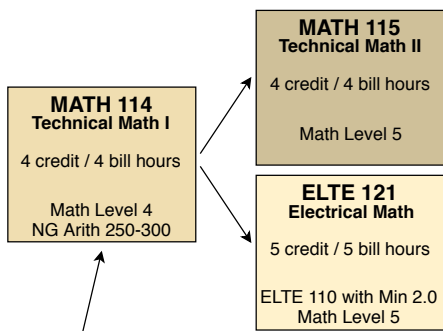

Guide to Introductory Math Courses at LCC Pathways

Note:
Each Math Level stated within a course is the entry Math Level.

Math Courses that satisfy LCC General Education

MATH 115
MATH 117
MATH 118
MATH 119
ELTE 121

Note
Courses numbered MATH 120 or above implicitly demonstrate proficiency and therefore satisfy LCC General Education requirement.

Math Courses that satisfy Michigan Transfer Agreement (MTA)

MATH 119
MATH 120
MATH 121
MATH 122
MATH 126
MATH 141
MATH 151
MATH 152
MATH 253
MATH 254
MATH 260
STAT 170
STAT 215